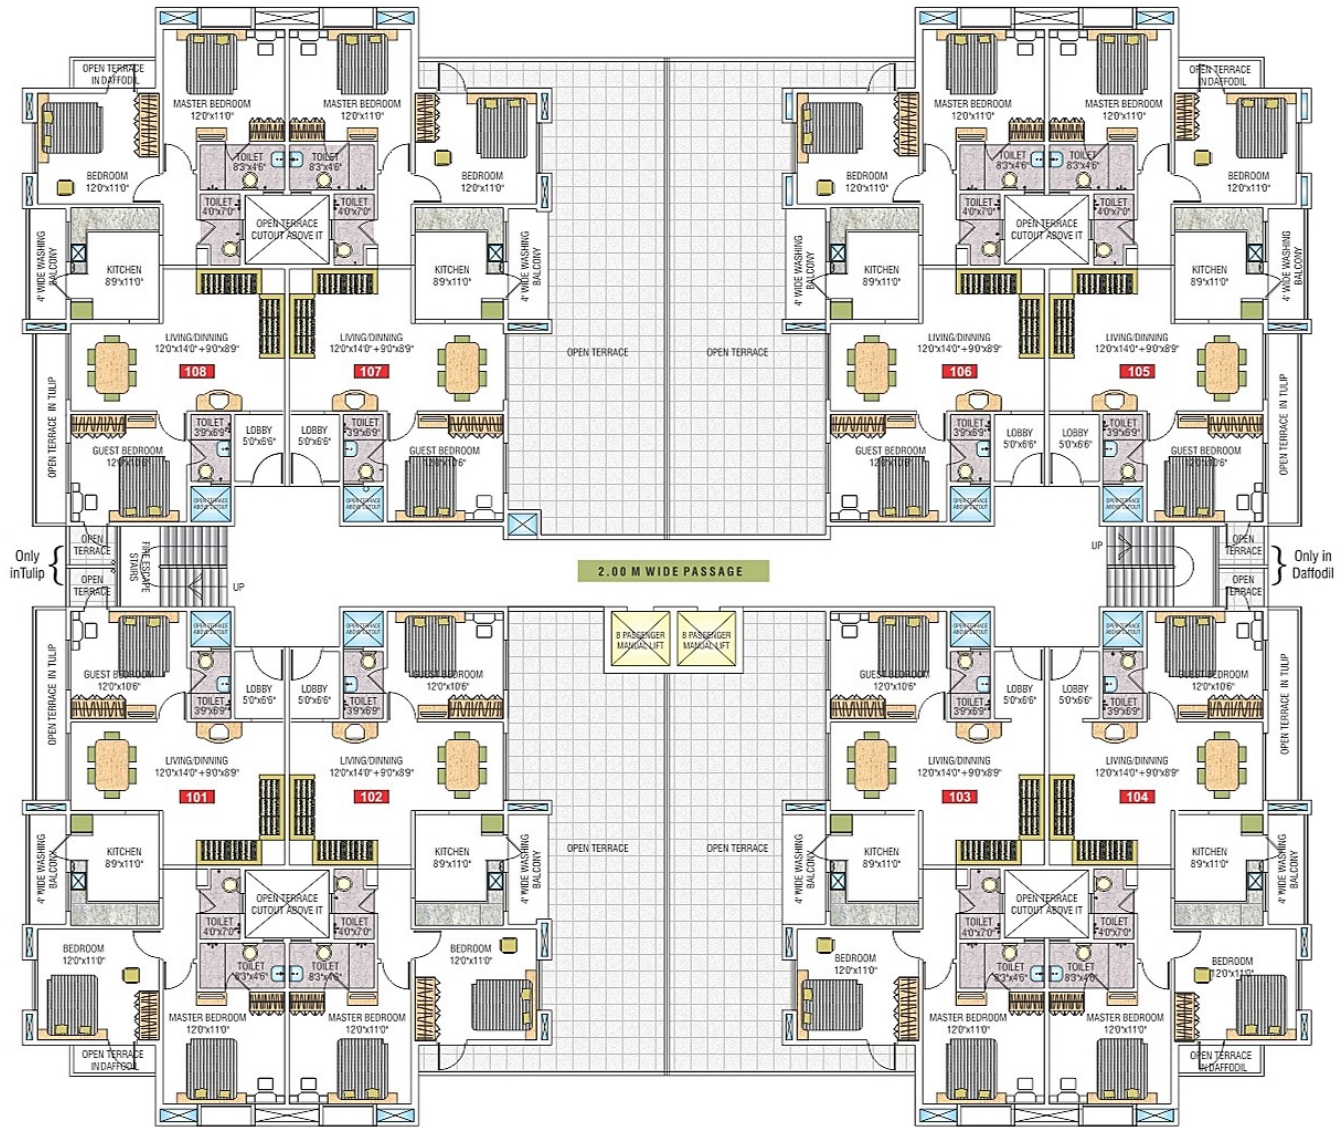

Daffodil, Tulip 3 BHK - FIRST FLOOR PLAN

Daffodil, Tulip

3 BHK - SECOND & FOURTH FLOOR PLAN

2.00 M WIDE PASSAGE

Daffodil, Tulip 3 BHK - THIRD & FIFTH FLOOR PLAN

Iris, Lily, Orchid 2 BHK - GROUND FLOOR PLAN

Iris, Lily, Orchid 2 BHK - FIRST FLOOR PLAN

Iris, Lily, Orchid 2 BHK - SECOND & FOURTH FLOOR PLAN

Iris, Lily, Orchid 2 BHK - THIRD & FIFTH FLOOR PLAN